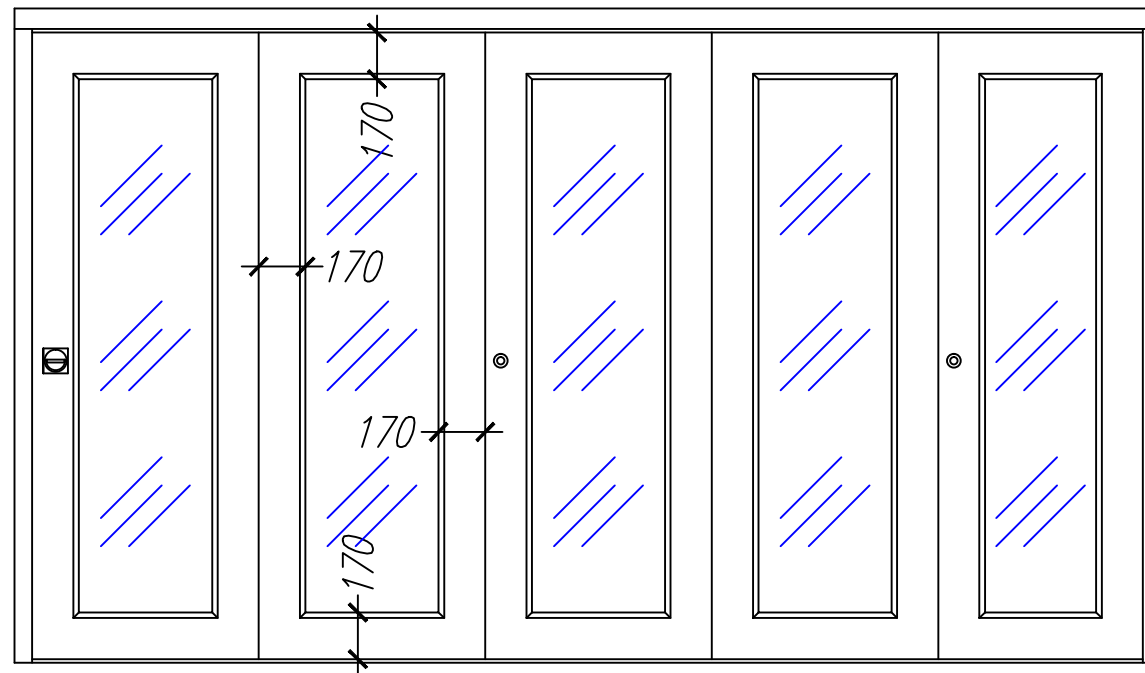

CENTRE FOLD

END FOLD

STANDARD SIZE VISION PANELS

SLIDING FOLDING WALLS – MAX GLAZED

Divisions Operable Wall Systems Limited

Winterpick Business Park
Hurstpierpoint Road
Wineham, Henfield
West Sussex, BN5 9BJ