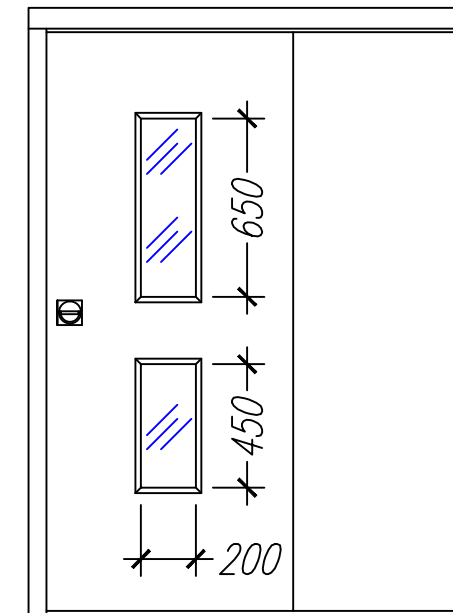

CENTRE FOLD

END FOLD

STANDARD SIZE VISION PANELS

SLIDING FOLDING WALLS – MAX GLAZED

Divisions Operable Wall Systems Limited

Winterpick Business Park
Hurstpierpoint Road
Wineham, Henfield
West Sussex, BN5 9BJ