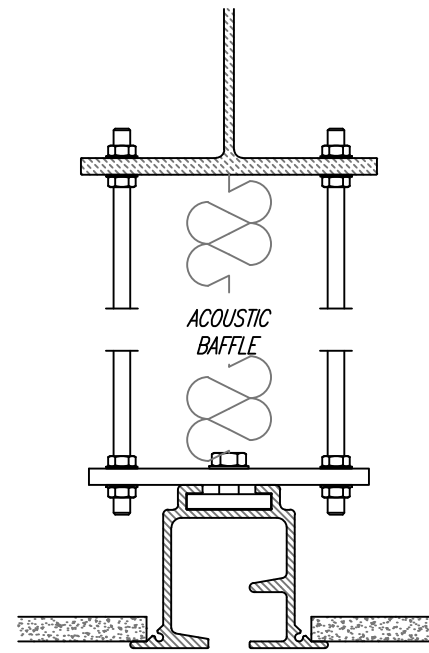

TWIN POINT TRACK – FIXING DETAILS

Divisions Operable Wall Systems Limited

Winterpick Business Park
Hurstpierpoint Road
Wineham, Henfield
West Sussex, BN5 9BJ

Tel: 01273 497371
Fax: 01273 497372
enquiries@divisions.co.uk
www.divisions.co.uk