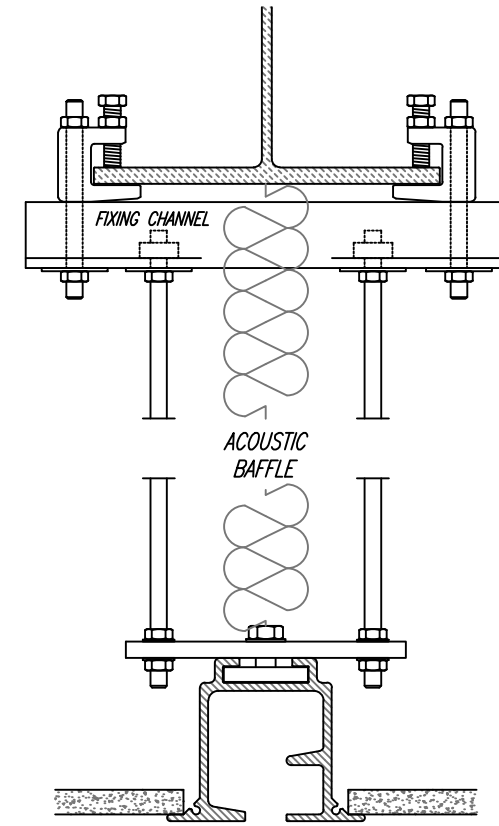

TWIN POINT TRACK – FIXING DETAILS

Divisions Operable Wall Systems Limited

Winterpick Business Park
Hurstpierpoint Road
Wineham, Henfield
West Sussex, BN5 9BJ

Tel: 01273 497371
Fax: 01273 497372
enquiries@divisions.co.uk
www.divisions.co.uk