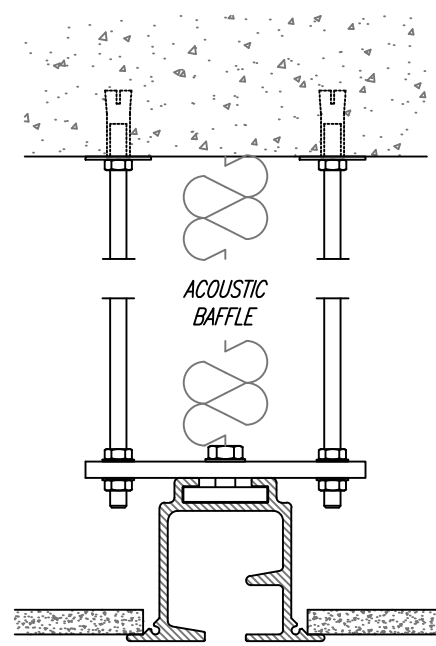

TWIN POINT TRACK – FIXING DETAILS

Divisions Operable Wall Systems Limited

Winterpick Business Park
Hurstpierpoint Road
Wineham, Henfield
West Sussex, BN5 9BJ

Tel: 01273 497371
Fax: 01273 497372
enquiries@divisions.co.uk
www.divisions.co.uk