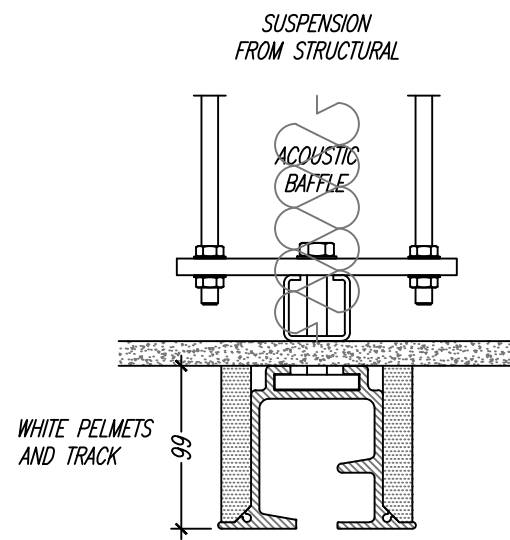

TWIN POINT TRACK – FIXING DETAILS

Divisions Operable Wall Systems Limited

Winterpick Business Park
Hurstpierpoint Road
Wineham, Henfield
West Sussex, BN5 9BJ

Tel: 01273 497371
Fax: 01273 497372
enquiries@divisions.co.uk
www.divisions.co.uk