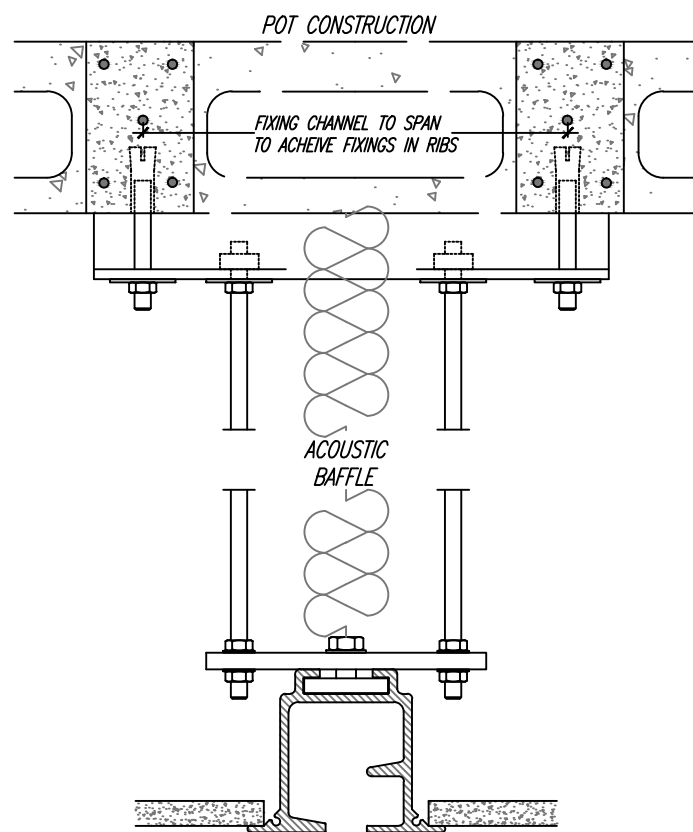

TWIN POINT TRACK – FIXING DETAILS

Divisions Operable Wall Systems Limited

Winterpick Business Park
Hurstpierpoint Road
Wineham, Henfield
West Sussex, BN5 9BJ

Tel: 01273 497371
Fax: 01273 497372
enquiries@divisions.co.uk
www.divisions.co.uk