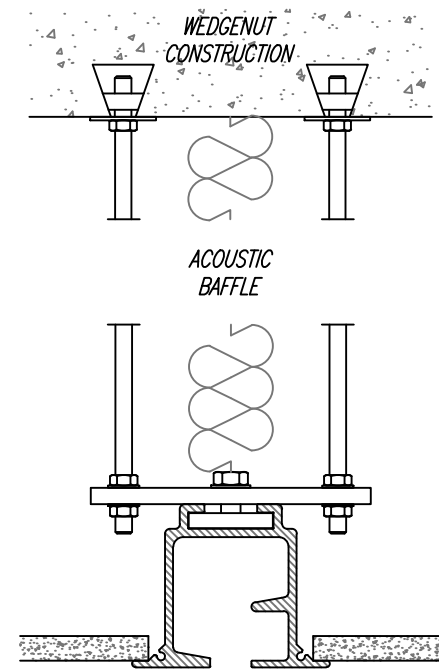

TWIN POINT TRACK – FIXING DETAILS

Divisions Operable Wall Systems Limited

Winterpick Business Park
Hurstpierpoint Road
Wineham, Henfield
West Sussex, BN5 9BJ

Tel: 01273 497371
Fax: 01273 497372
enquiries@divisions.co.uk
www.divisions.co.uk